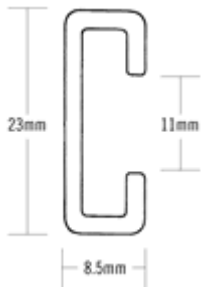

**Top Rails**

**Technical Information**

This Top Rail is aluminium and is made in 2m lengths, dimensions as shown. Standard finish for top rail and top anchors is Powdercoat, white or silver. Drilled and countersunk x7 with a marker line. Should additional fixing holes be needed. All fixings included. Can be fitted in 4 different positions.

AVRW  
AVRS

Avanti top rail, 2m, white, inc. fixings  
Avanti top rail, 2m, silver, inc. fixings

**Hangers**

All hangers can be fitted with 1.5mm stainless steel or clear 2mm nylon, 1.5m is the standard length but any length is available.