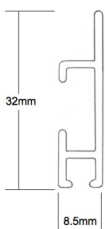

## Locator Extra

The Locator Extra system has a minimalist quality, the fixings and the tops of the hangers are hidden from view, all you see is a smooth flat surface with the stainless steel cable or clear nylon hanger discreetly emerging from the bottom edge of the rail.

#### Technical Information

This top rail is aluminium and is made in 2m lengths. The standard finishes are gloss white and satin silver. Nylon bushes, fixing screws and masonry plugs are supplied at the rate of six per 2m length. End caps are available in white or grey.

### Hangers

Both hangers can be fitted with either 1.5mm stainless steel cable or clear 2mm nylon. 1.5m is the standard length of the hangers but they can be made into any length required.

This hanger has to be slid along from one end, only the cable is visible. Available in any length at .5m intervals.