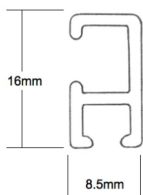

Locator Minirail

The Locator Minirail system is the smallest picture rail in the world, has a minimalist quality and the fixings and the tops of the hangers are hidden from view, all you see is a smooth flat surface with the stainless steel cable or clear nylon hanger discreetly emerging from the bottom edge of the rail.

Top Rails

Technical Information

This top rail is aluminium and is made in 2m lengths.
 The standard finishes are gloss white and satin silver.
 Clipscrews and masonry plugs are supplied at the rate of six per 2m length.
 End caps are available in white or grey.

LEWM Endcap – pair, white
 LESM Endcap – pair, grey

Hangers

Both hangers can be fitted with either 1.8mm stainless steel cable or clear 2mm nylon. 1.5m is the standard length of the hangers but they can be made into any length required.

LN15 Locator hanger, nylon, 1.5m
 LS15 Locator hanger, stainless steel, 1.5m

LNC15 Locator nylon, cobra hanger, 1.5m
 LSC15 Locator steel, cobra hanger, 1.5m

Hooks

HT
 Self Locking Hook
 For S/Steel, 25kg