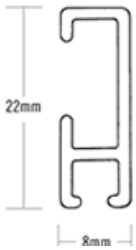

Locator Classic

The Locator Classic system has a minimalist quality, the fixings and the tops of the hangers are hidden from view, all you see is a smooth flat surface with the stainless steel cable or clear nylon hanger discreetly emerging from the bottom edge of the rail.

Top Rails

Technical Information

This top rail is aluminium and is made in 2m lengths. The standard finishes are gloss white and satin silver. Nylon bushes, fixing screws and masonry plugs are supplied at the rate of six per 2m length. End caps are available in white or grey.

- LOW Locator top rail, 2m, white, inc. fixings
- LOS Locator top rail, 2m, silver, inc. fixings

Rail Accessories

- LC Locator top rail connector

- LSE Locator Stopper Kit (for installing hangers on an angled Top Rail), x 10, inc. Key

- LEW Endcap – pair, white
- LES Endcap – pair, grey

Hangers

Both hangers can be fitted with either 1.5mm stainless steel cable or clear 2mm nylon. 1.5m is the standard length of the hangers but they can be made into any length required.